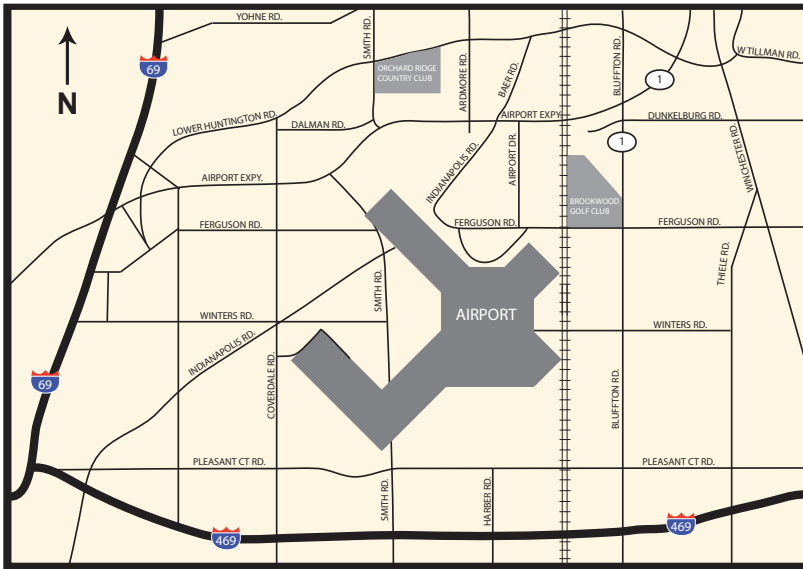

Directions to the Fort Wayne International Airport

From East or Southeast Fort Wayne

1. Enter I-469 S
2. Take the IN-1 exit, EXIT 6, toward Ft. Wayne/Ossian/Bluffton. go 0.3 mi
3. Turn RIGHT onto Bluffton Rd/IN-1. go 2.4 mi
4. Turn LEFT onto W Ferguson Rd. go 1.1 mi
5. Arrive at FWA on left side of Ferguson Rd.

From North, South, or West of Fort Wayne:

1. From I-69, Take EXIT 99, toward Airport Expy. go 0.4 mi
2. Turn LEFT onto Lower Huntington Rd. go 0.4 mi
3. Stay STRAIGHT to go onto Airport Expy. go 4.1 mi
4. Turn RIGHT onto Ardmore Ave. go 0.9 mi
5. Ardmore Ave. becomes W Ferguson Rd. go 0.3 mi
6. Arrive at FWA on the right side of Ferguson Rd.