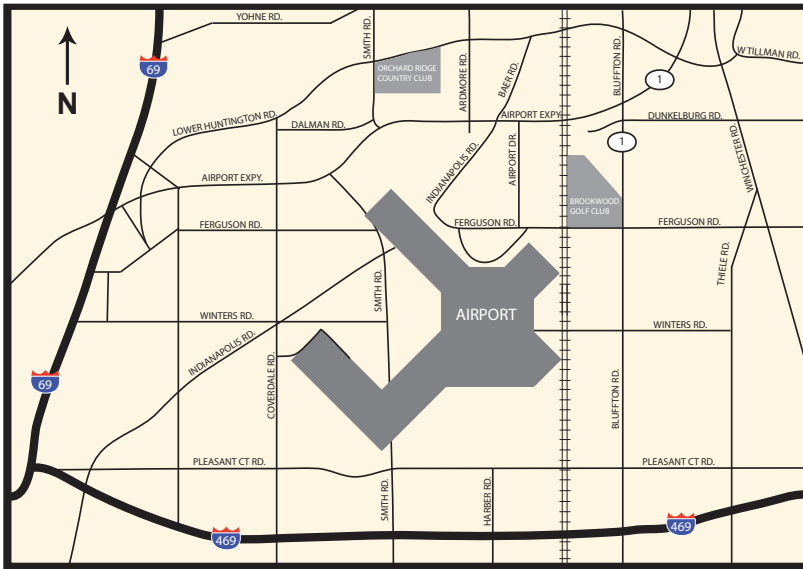

## Directions to the Fort Wayne International Airport

### From East or Southeast Fort Wayne

1. Enter I-469 S
2. Take the IN-1 exit, EXIT 6, toward Ft. Wayne/Ossian/Bluffton. go 0.3 mi
3. Turn RIGHT onto Bluffton Rd/IN-1. go 2.4 mi
4. Turn LEFT onto W Ferguson Rd. go 1.1 mi
5. Arrive at FWA on left side of Ferguson Rd.

### From North, South, or West of Fort Wayne:

1. From I-69, Take EXIT 99, toward Airport Expy. go 0.4 mi
2. Turn LEFT onto Lower Huntington Rd. go 0.4 mi
3. Stay STRAIGHT to go onto Airport Expy. go 4.1 mi
4. Turn RIGHT onto Ardmore Ave. go 0.9 mi
5. Ardmore Ave. becomes W Ferguson Rd. go 0.3 mi
6. Arrive at FWA on the right side of Ferguson Rd.